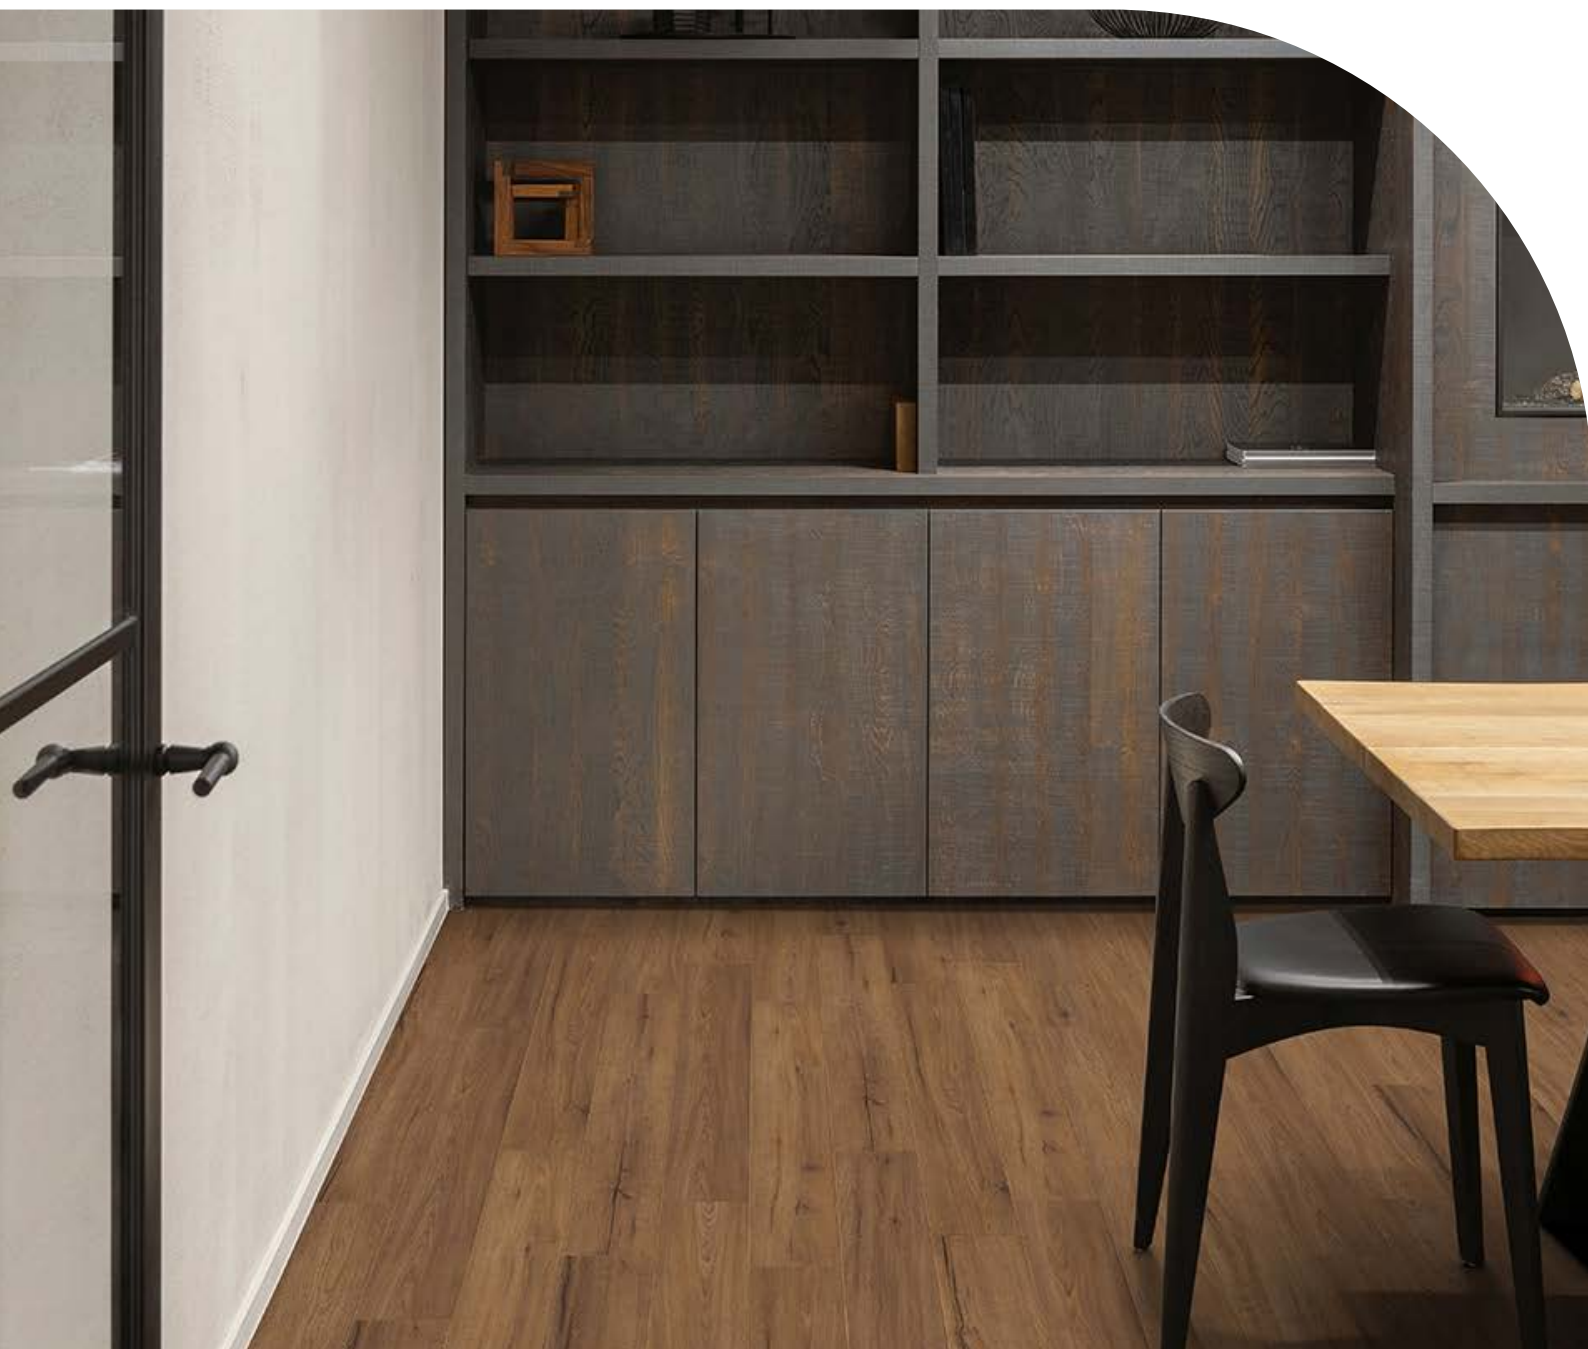

Clix Plus

Hamilton Showroom 07 959 1861
Tauranga Showroom 021 977 548
Quotes info@floorboards.co.nz

floorboards 

Clix Plus

Clix Plus laminate flooring features a waterproof surface, making it an excellent choice for busy households with kids or pets. Perfect for wet areas like kitchens, bathrooms, and laundry rooms, its modern design suits a flow through into family living spaces. Clix Plus laminate flooring is durable, easy to maintain, and designed to withstand spills, scratches, stains and everyday life.

Vintage Brown Oak

Feather Grey Oak

Specifications

Brand	Floorscape
Range	Clix Plus Laminate Flooring
Style	Wood-look
Plank length	1261mm
Plank width	192mm
Plank thickness	8mm
Edge	Four-sided pressed bevel
Texture	True to design, soft surface textures
Usage class	32 (AC4)
Joint	Uniclic® system
Stair & expansion trims	Available in the closest colour match available**
Installation	Floating on foam underlay
Underfloor heating*	Compatible with most traditional systems
Residential warranty*	25-year Wear Warranty 10-year Waterproof Surface Warranty
BPIR Documentation	Please scan the QR code to view supplier BPIR documentation